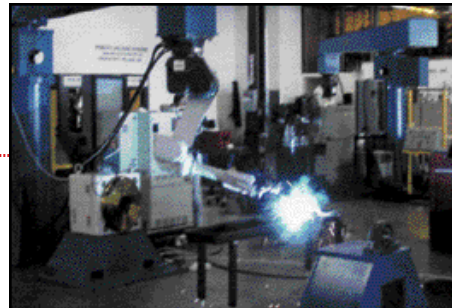

- Arc Welding
- Plasma Cutting
- Plasma Welding
- Material Removal
- Material Handling

PANASONIC

PRI ROBOTICS

Panasonic and PRI Robotics have been partners since 1990. PRI Robotics is the largest systems integrator of Panasonic robots in North America with hundreds of installations. Panasonic Factory Automation provides technical support to its North American customers from its headquarters located in Franklin Park, Illinois.

As a world leading manufacturer of electrical and electronic equipment for over 80 years, Panasonic manufactures all key components of a robotic welding system: robots, welding power sources, torches, and servo work positioners. This unique single-source combination results in optimum system performance.