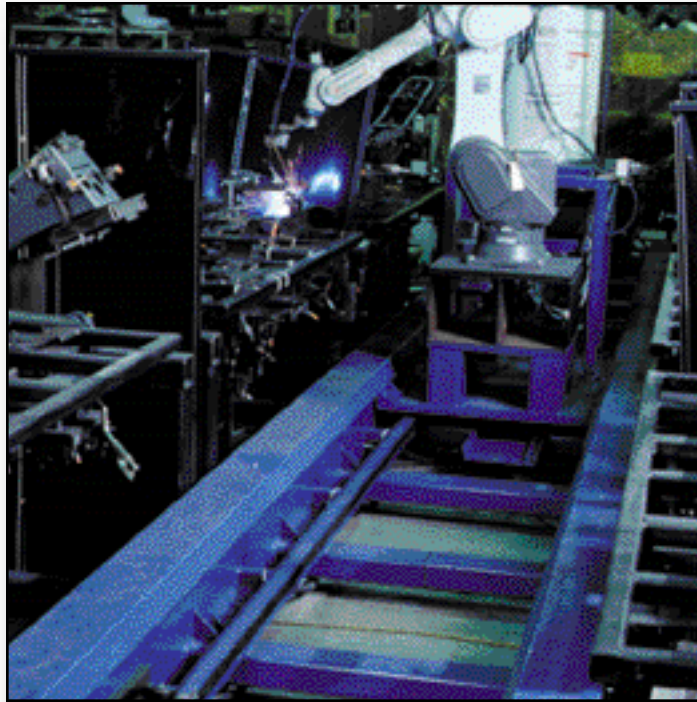

- Arc Welding
- Plasma Cutting
- Plasma Welding
- Material Removal
- Material Handling

PANASONIC

PRI ROBOTICS

Panasonic and PRI Robotics have been partners since 1990. PRI Robotics is the largest systems integrator of Panasonic robots in North America with hundreds of installations. Panasonic Factory Automation provides technical support to its North American customers from its headquarters located in Franklin Park, Illinois.

As a world leading manufacturer of electrical and electronic equipment for over 80 years, Panasonic manufactures all key components of a robotic welding system: robots, welding power sources, torches, and servo work positioners. This unique single-source combination results in optimum system performance.