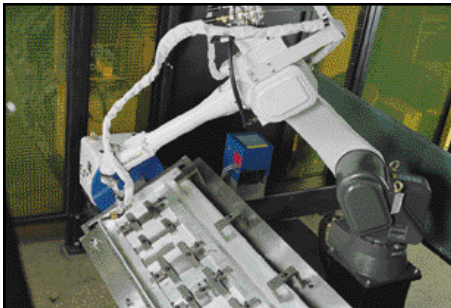

- Arc Welding
- Plasma Cutting
- Plasma Welding
- Material Removal
- Material Handling

PANASONIC

PRI ROBOTICS

Panasonic and PRI Robotics have been partners since 1990. PRI Robotics is the largest systems integrator of Panasonic robots in North America with hundreds of installations. Panasonic Factory Automation provides technical support to its North American customers from its headquarters located in Franklin Park, Illinois.

As a world leading manufacturer of electrical and electronic equipment for over 80 years, Panasonic manufactures all key components of a robotic welding system: robots, welding power sources, torches, and servo work positioners. This unique single-source combination results in optimum system performance.